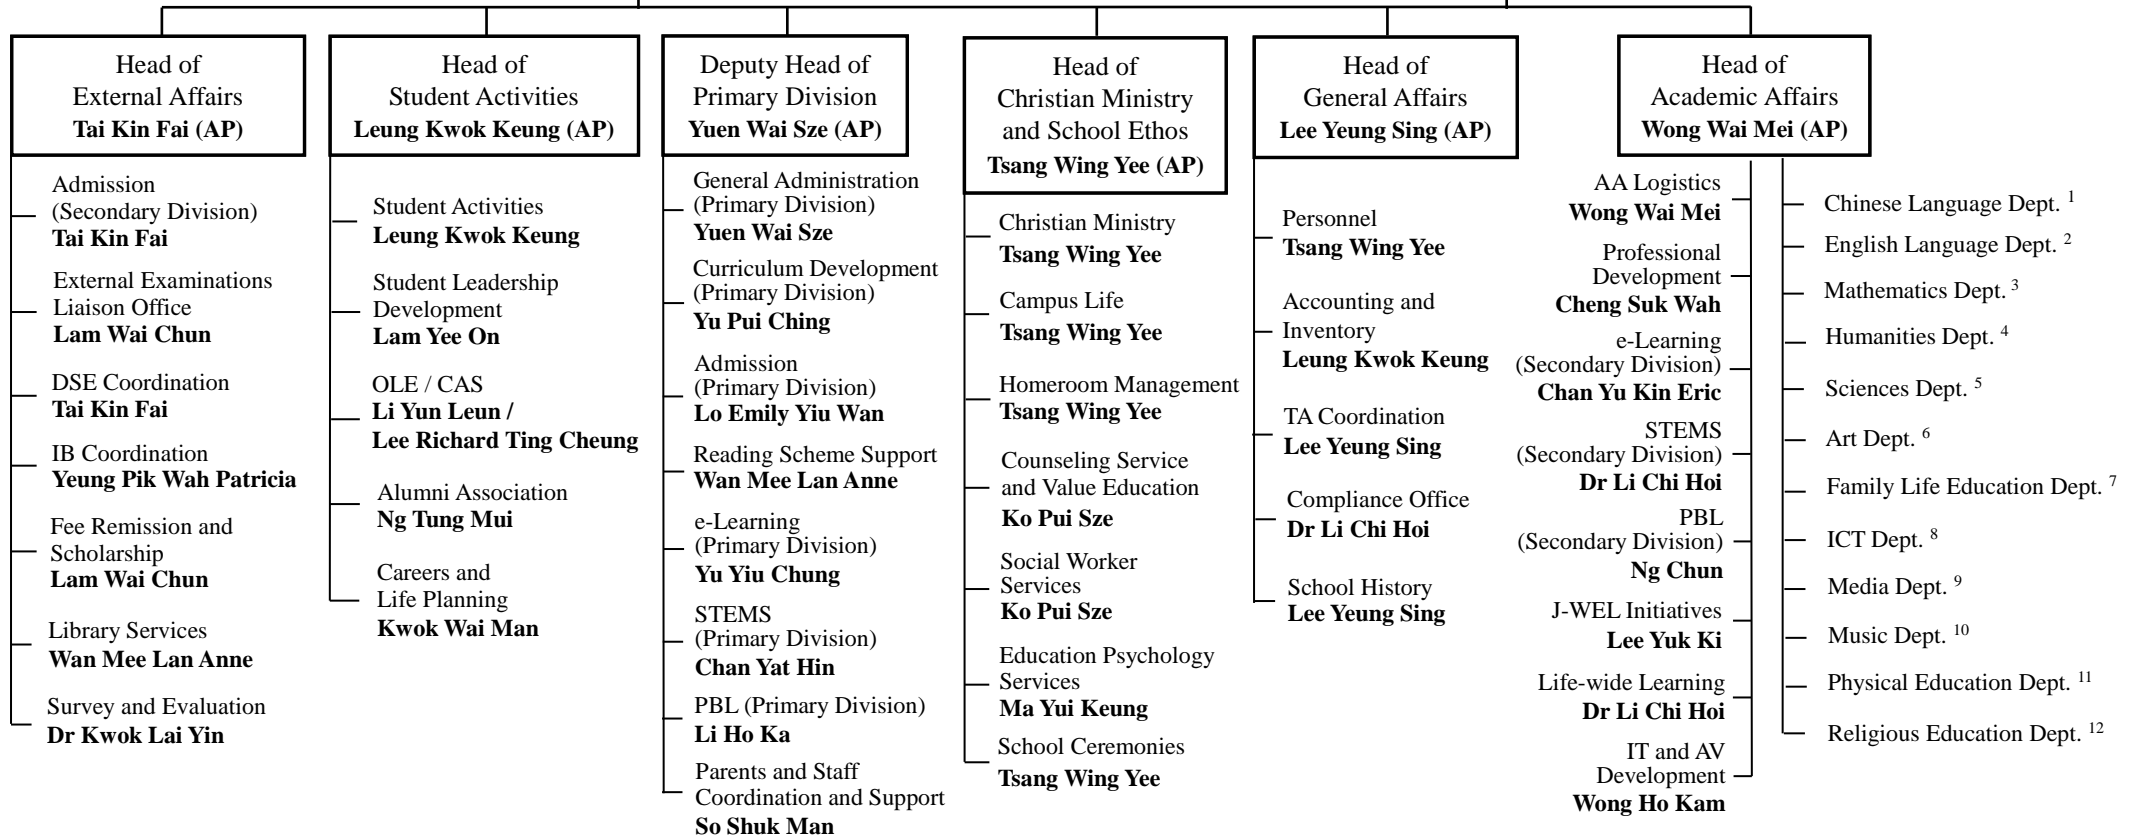

School Management Committee

2018-2019 / v5

Supervisor

Principal

School Executive Committee

Head of Primary Division / Dr Cho Hee Chuen (P)

Head of Secondary Division / Dr Pang Wing Chung (CDP)

Abbreviations:

P: Principal

CDP: Chief Deputy Principal

AP: Assistant Principal

Heads/ Coordinators:

1. Tse King (HoD - Sec)

Yu Pui Ching (HoD - Pri)

2. Ng Daniele Norman (HoD - Sec)

Yuen Wai Sze (HoD- Pri)