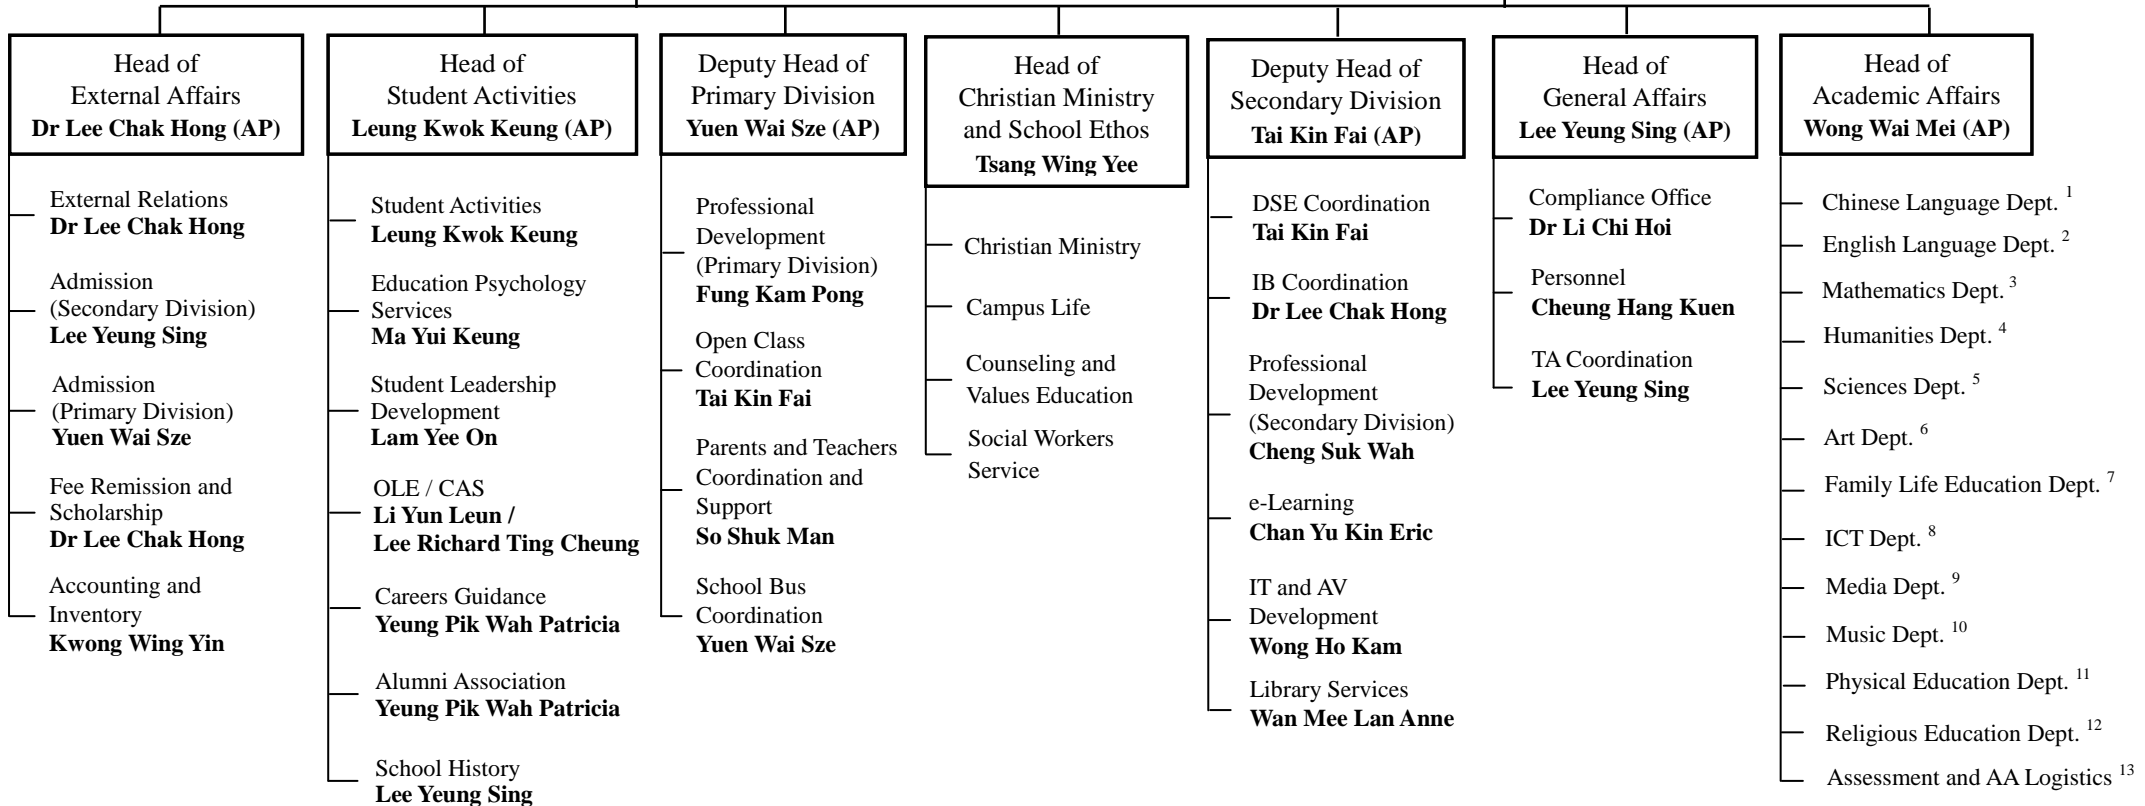

Supervisor

Principal

School Executive Committee

Head of Primary Division / **Dr Cho Hee Chuen (P)**

Head of Secondary Division / **Dr Pang Wing Chung (CDP)**

Abbreviations:

**P:** Principal  
**CDP:** Chief Deputy Principal  
**AP:** Assistant Principal

*Heads/ Coordinators/ Team Head of Academic Units:*

- |                                |                              |                                    |                                 |
|--------------------------------|------------------------------|------------------------------------|---------------------------------|
| 1. Tse King (HoD-Sec)          | 3. Chan Mung Hung (HoD)      | 7. Ng Yee Ting Sally (Coordinator) | 11. Lam Chi Chung (Coordinator) |
| Wong Wai Mei (HoD -Pri)        | 4. Tai Kin Fai (HoD)         | 8. Chan Yu Kin Eric (Coordinator)  | 12. Ma Kit Ping (Coordinator)   |
| 2. Ng Daniele Norman (HoD-Sec) | 5. Dr Li Chi Hoi (HoD)       | 9. Lam Chui Hung (Coordinator)     | 13. Lam Wai Chun                |
| Ko Sze Man (HoD-Pri)           | 6. Lam Yin Yin (Coordinator) | 10. Wong Chun Yuen (Coordinator)   |                                 |